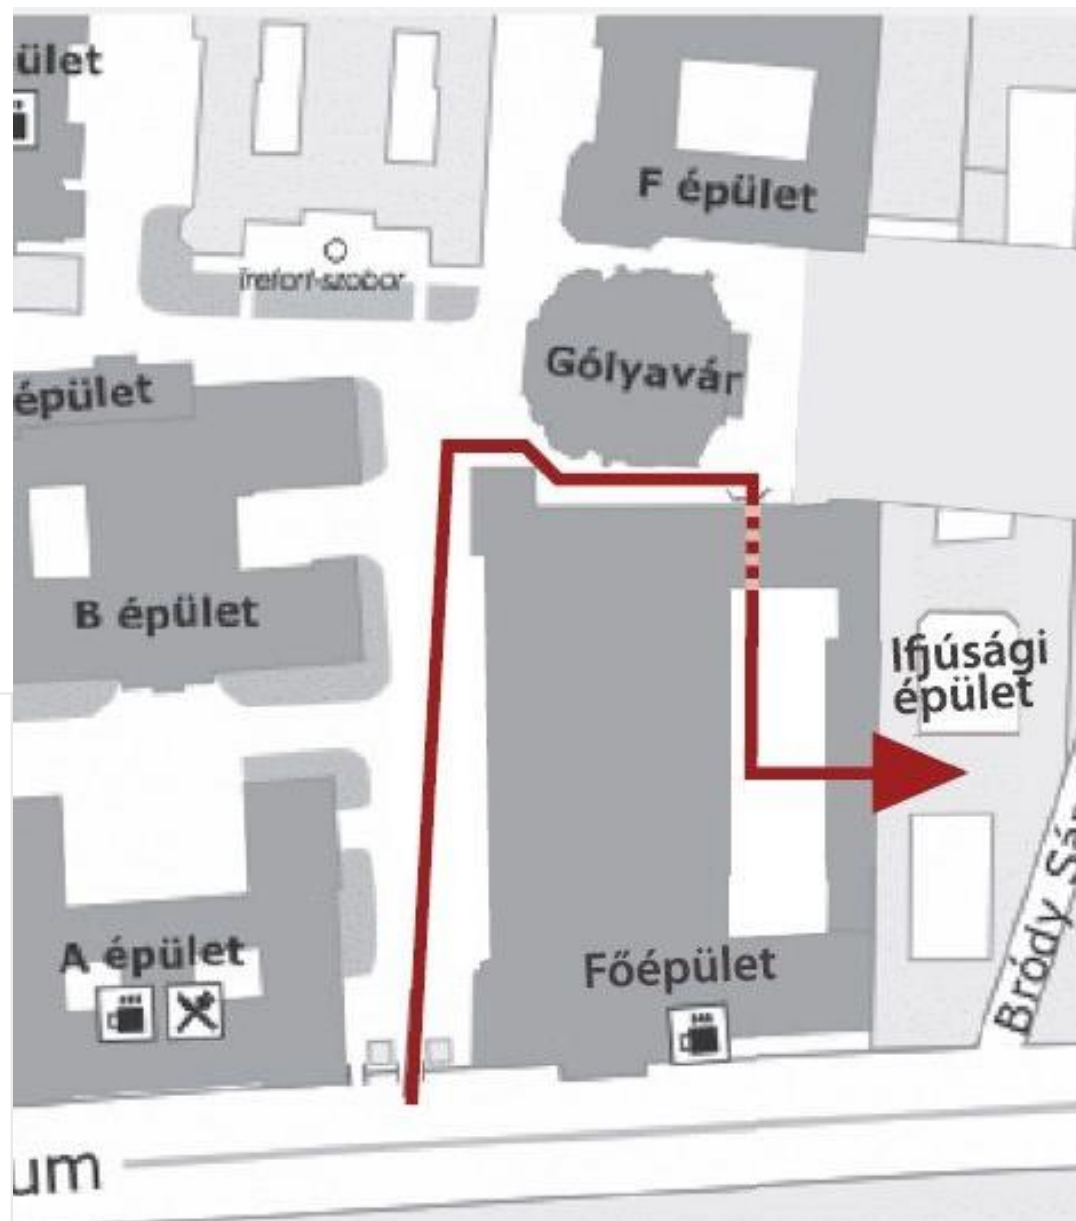

ESN

Erasmus Student Network
ELTE

You can find us
at the 3rd floor
of the youth
building.

- You can also find the exact opening hours on our website.